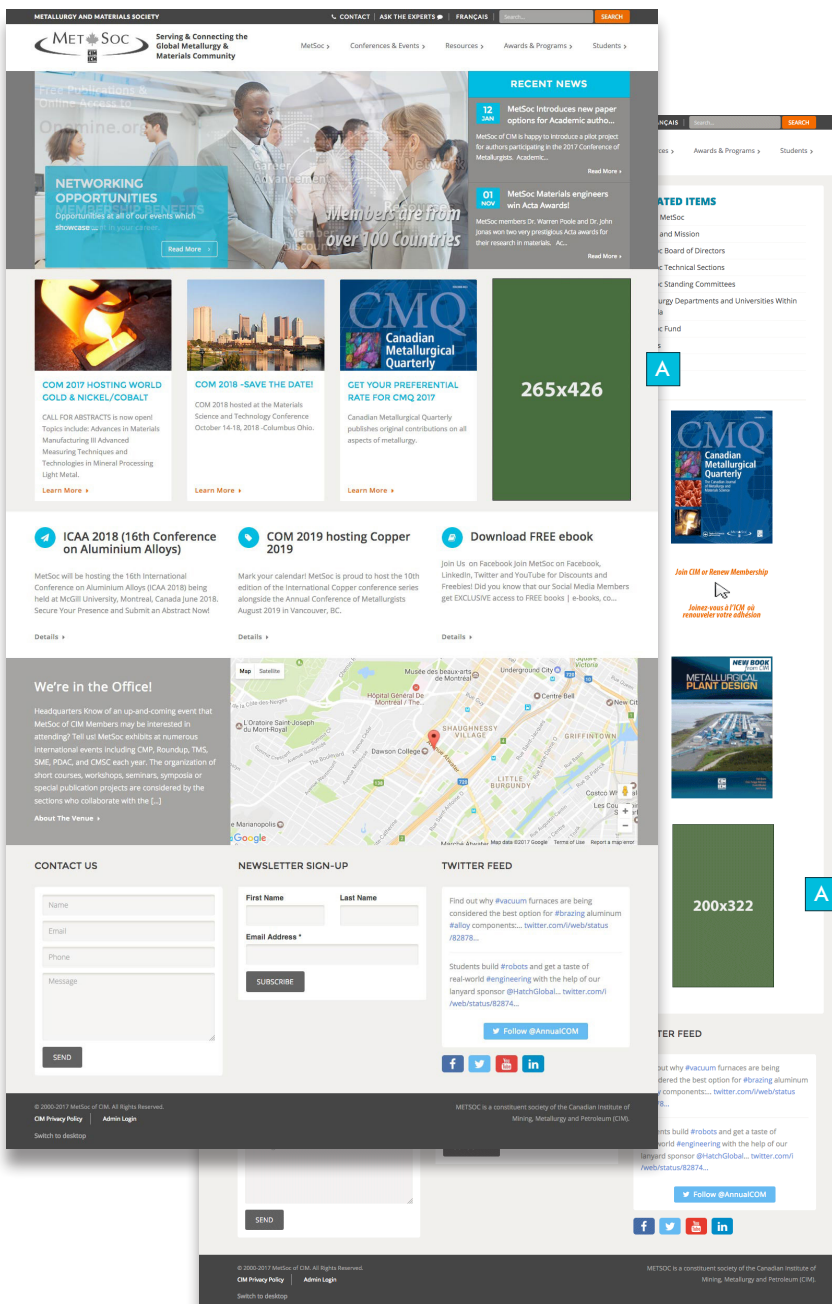

## A BOX AD

This campaign consists of a box ad on the right side of the page and is run-of-site on [www.metsoc.org](http://www.metsoc.org). Availability is limited – only 10 offered per year.

Space **265p x426p (homepage)**  
**200p x322p**